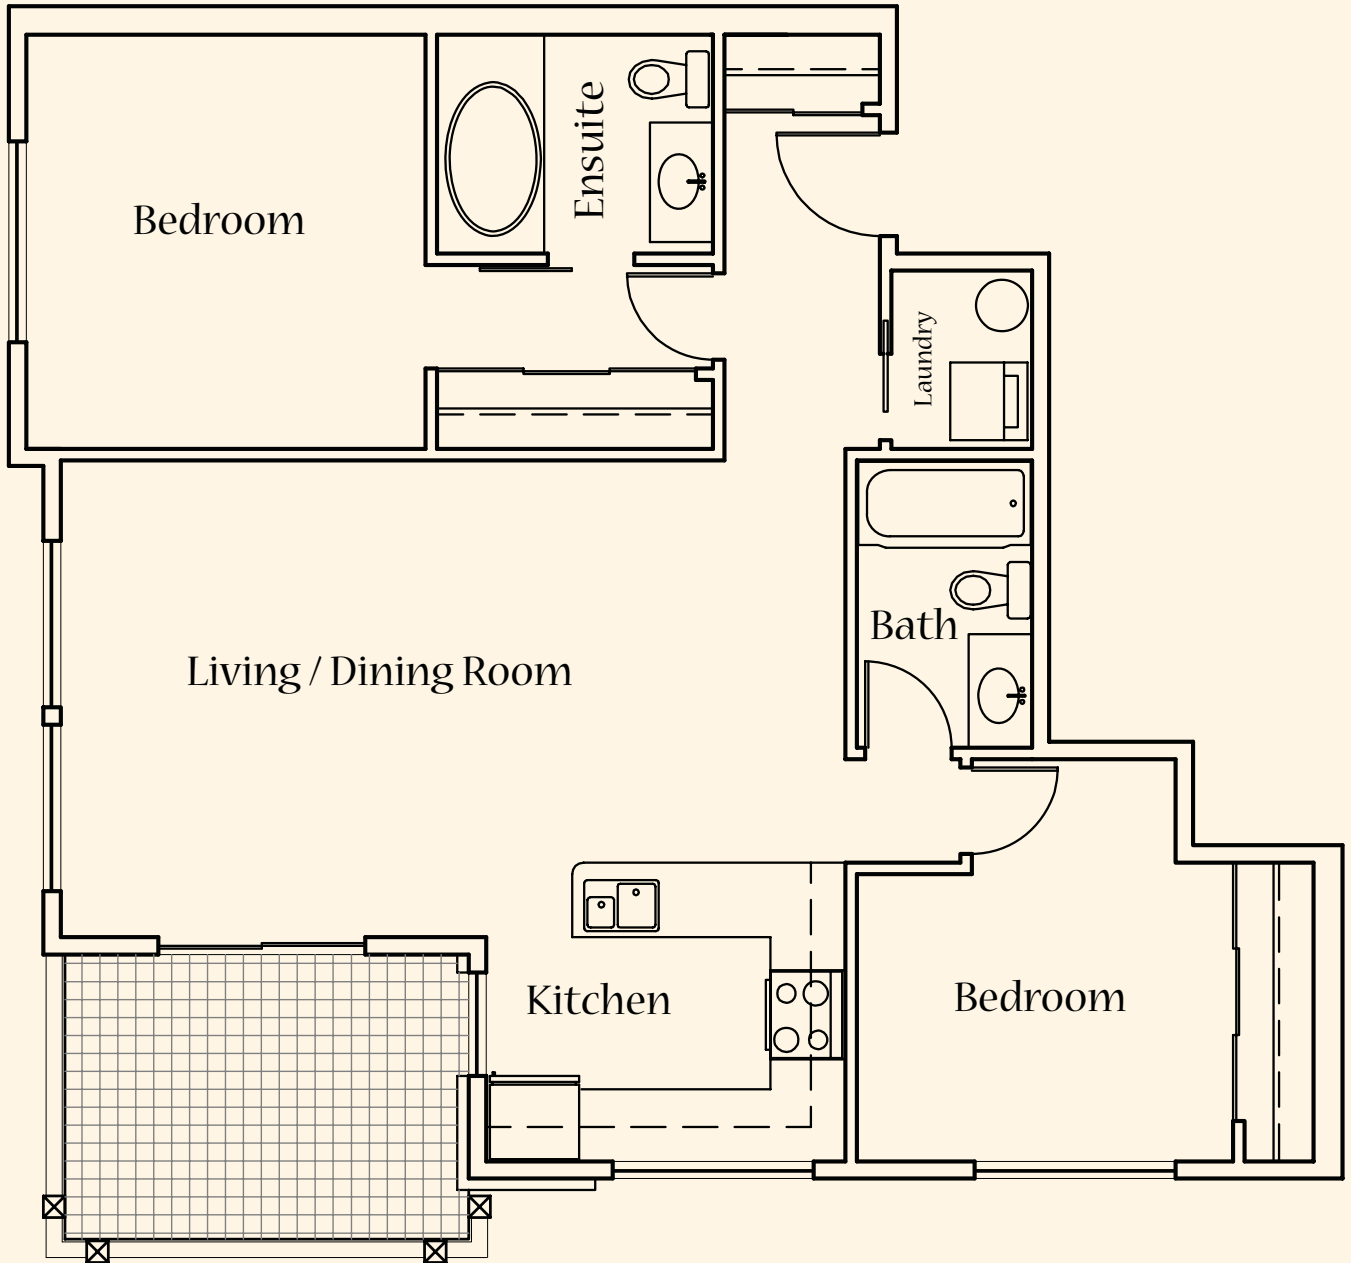

Parkside

AT RIVERGLEN

Plan F ~ 967 Sq. Ft.

notes