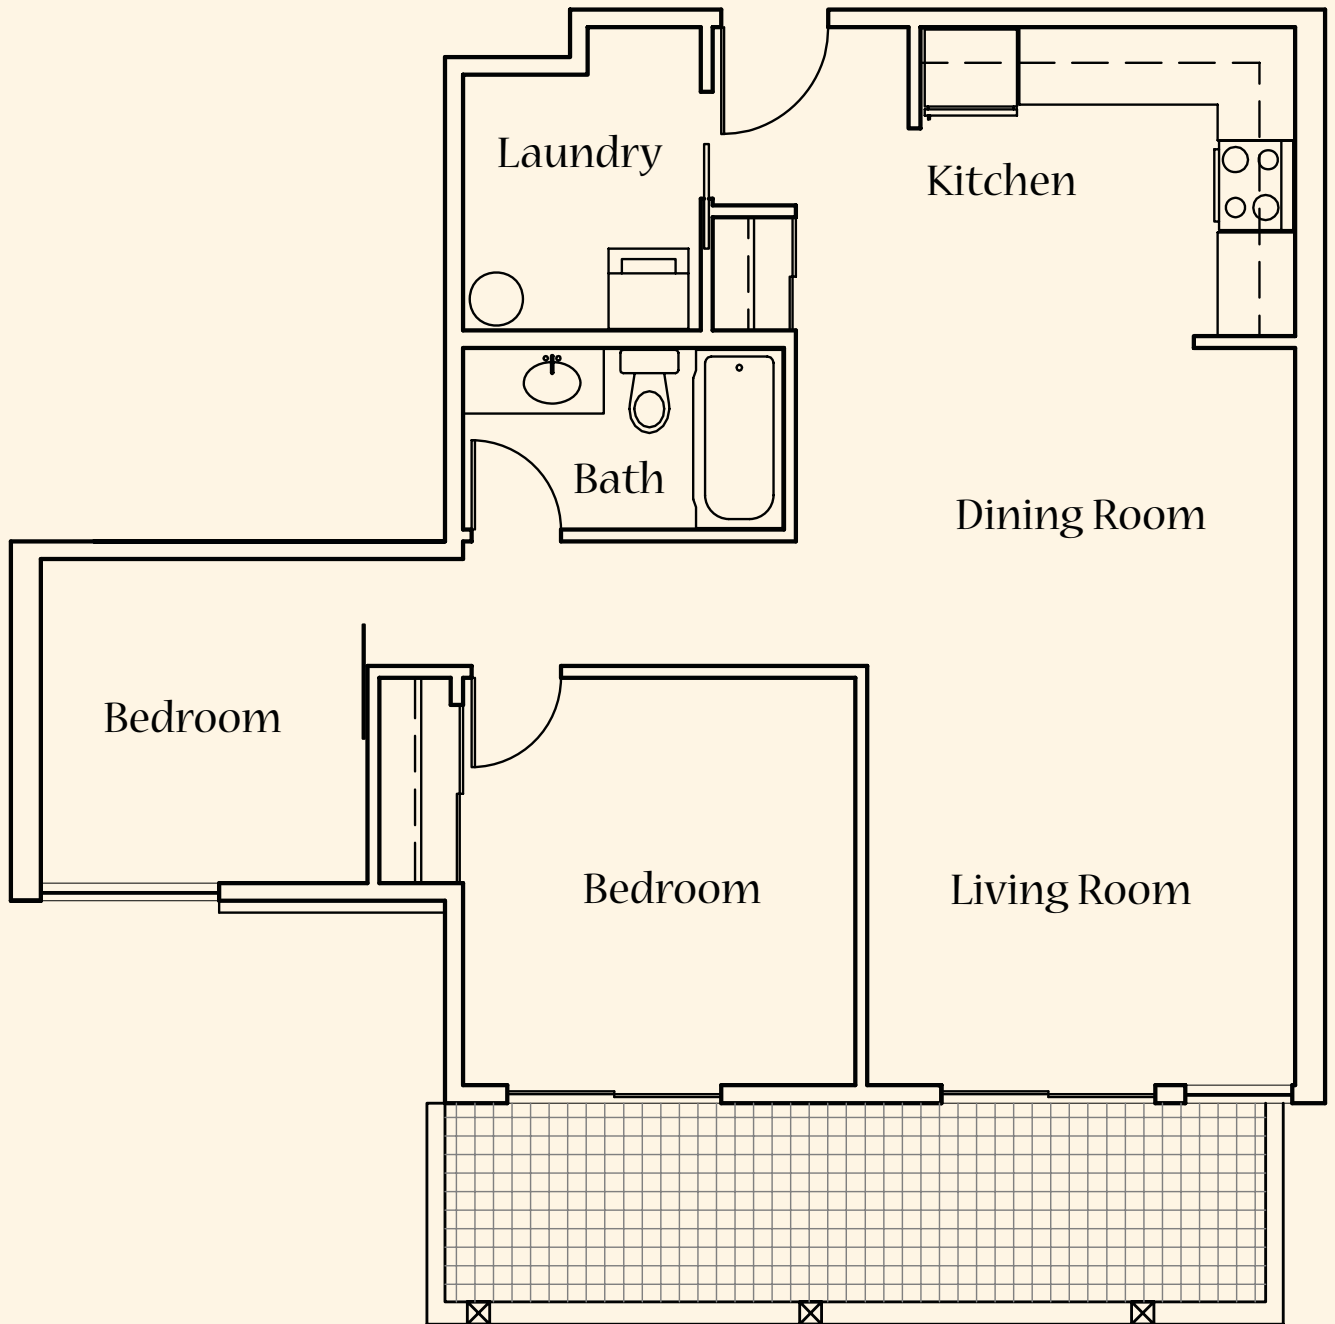

# Parkside

AT RIVERGLEN

Plan E ~ 862 Sq. Ft.

*notes*