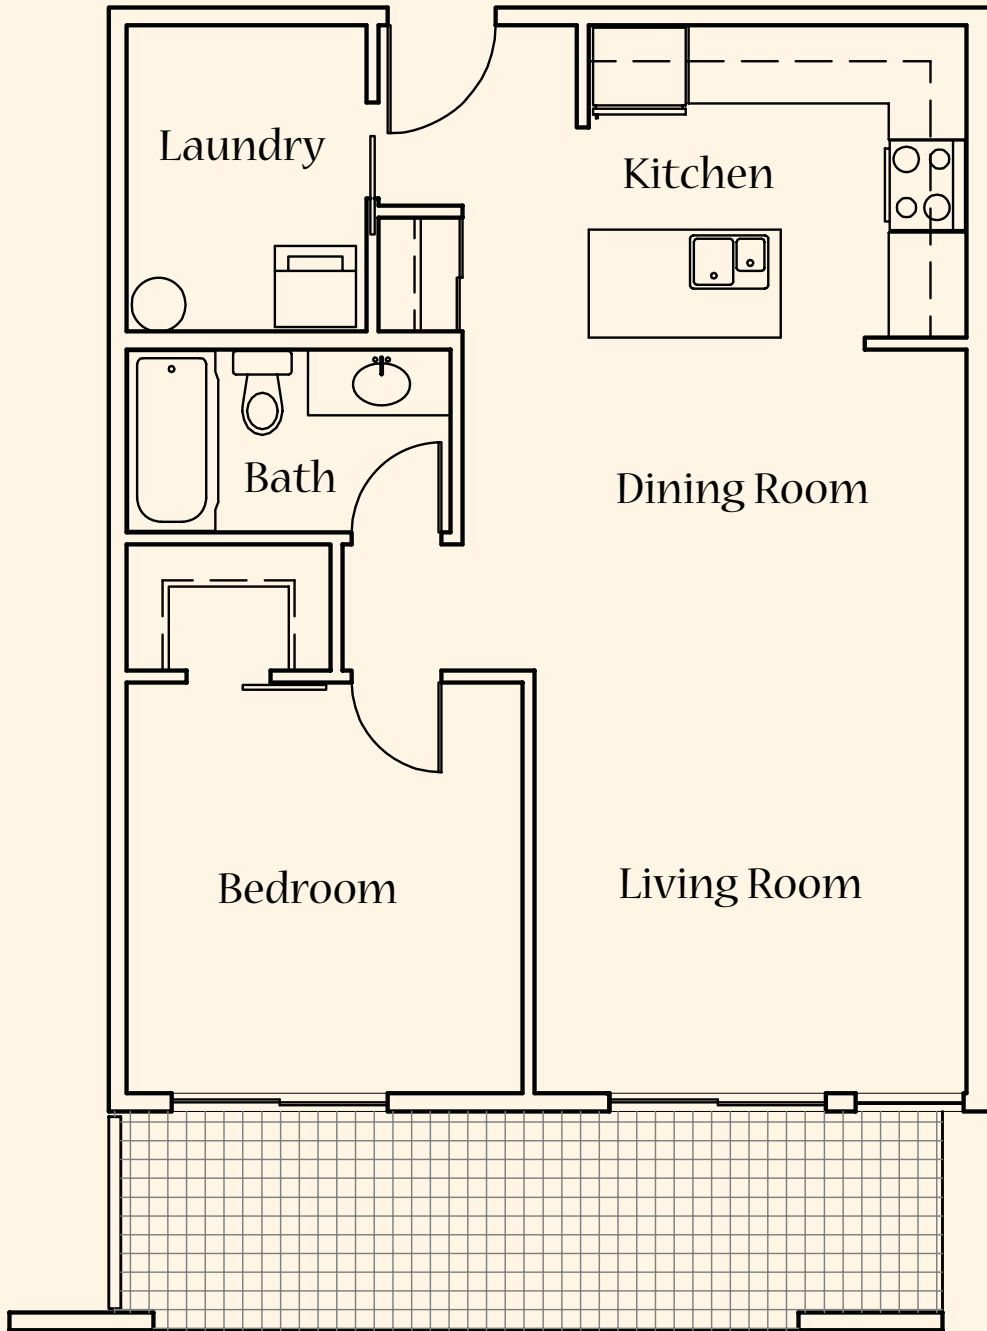

Parkside

AT RIVERGLEN

Plan D ~ 736 Sq. Ft.

notes