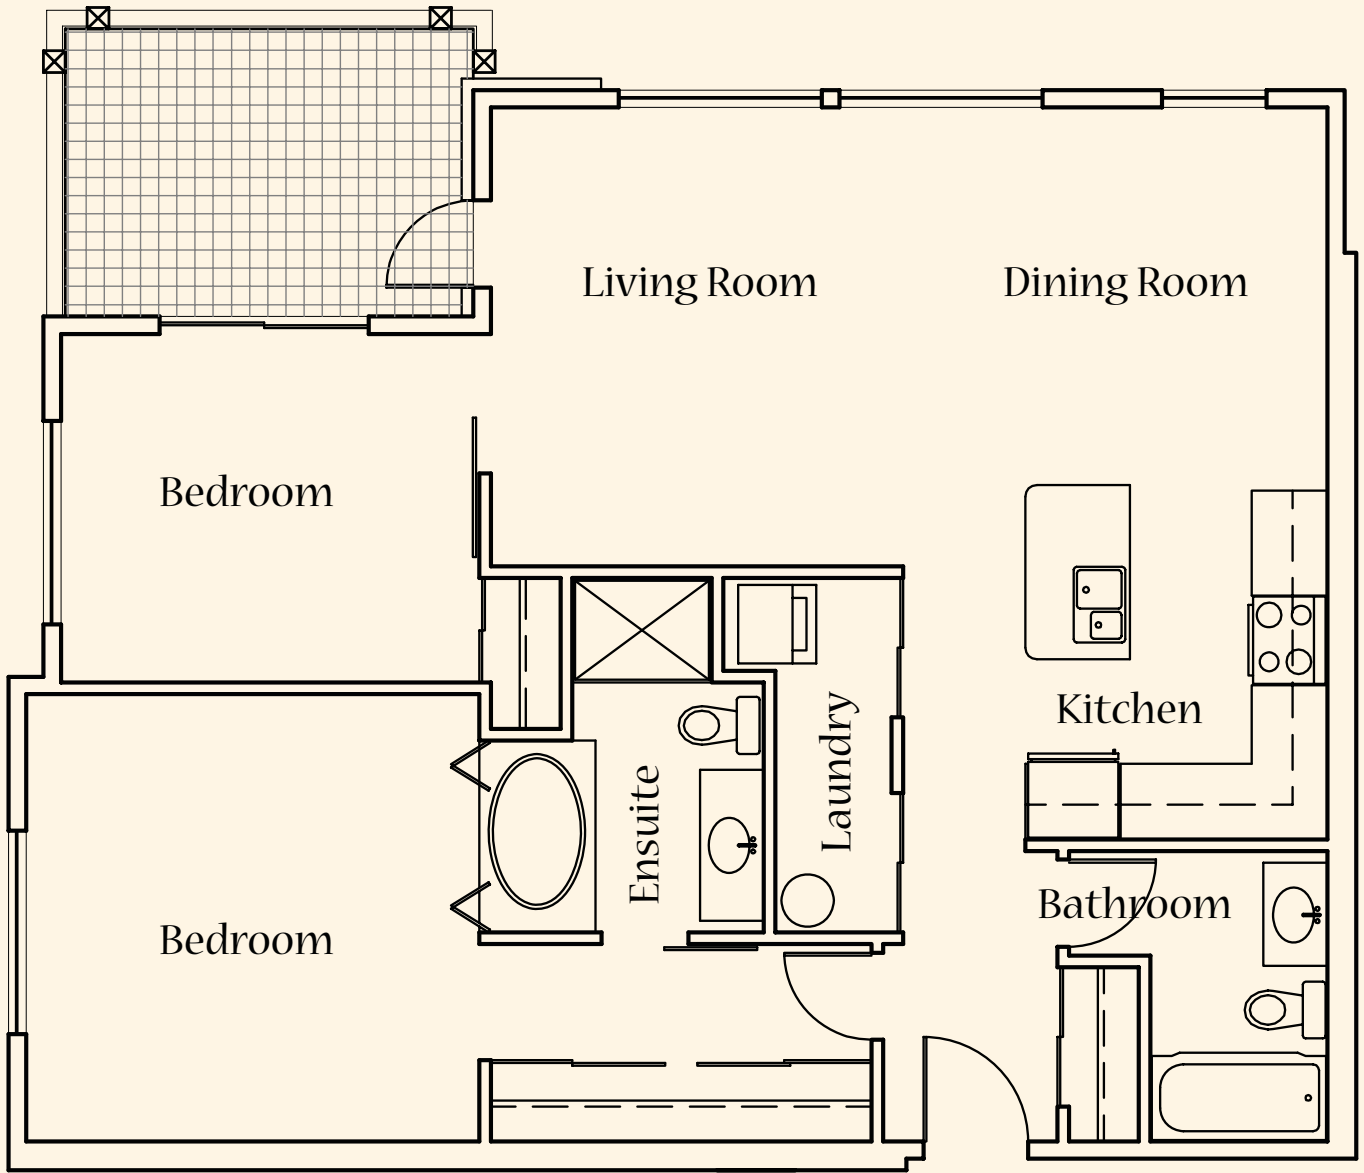

Parkside

AT RIVERGLEN

Plan C ~ 1074 Sq. Ft.

notes