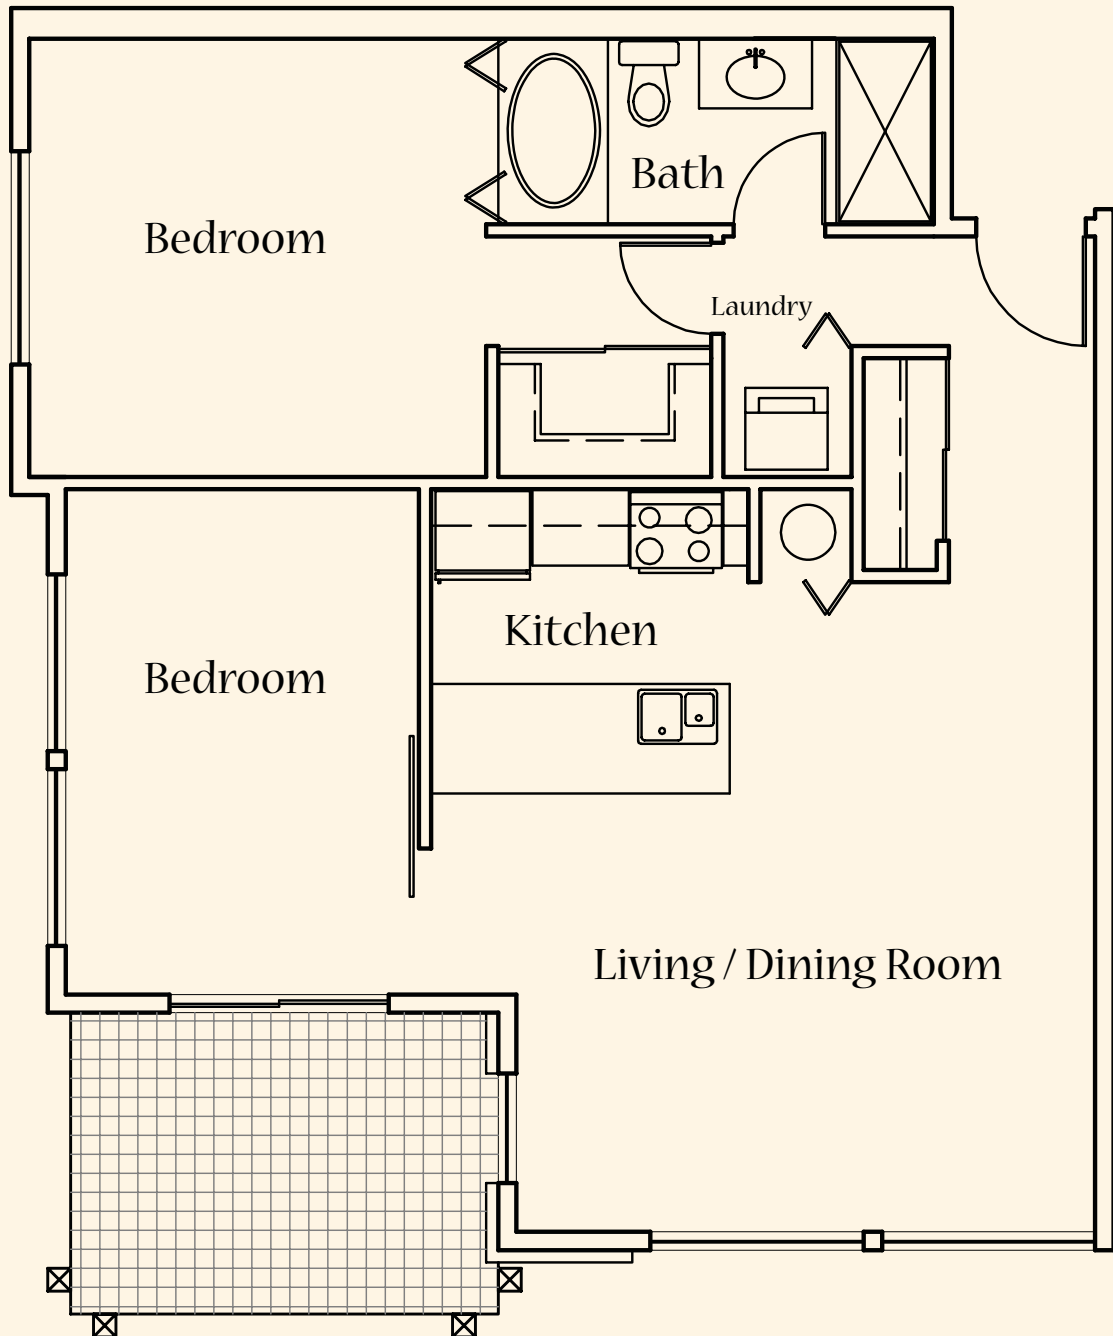

# Parkside

AT RIVERGLEN

Plan B ~ 881 Sq. Ft.

*notes*