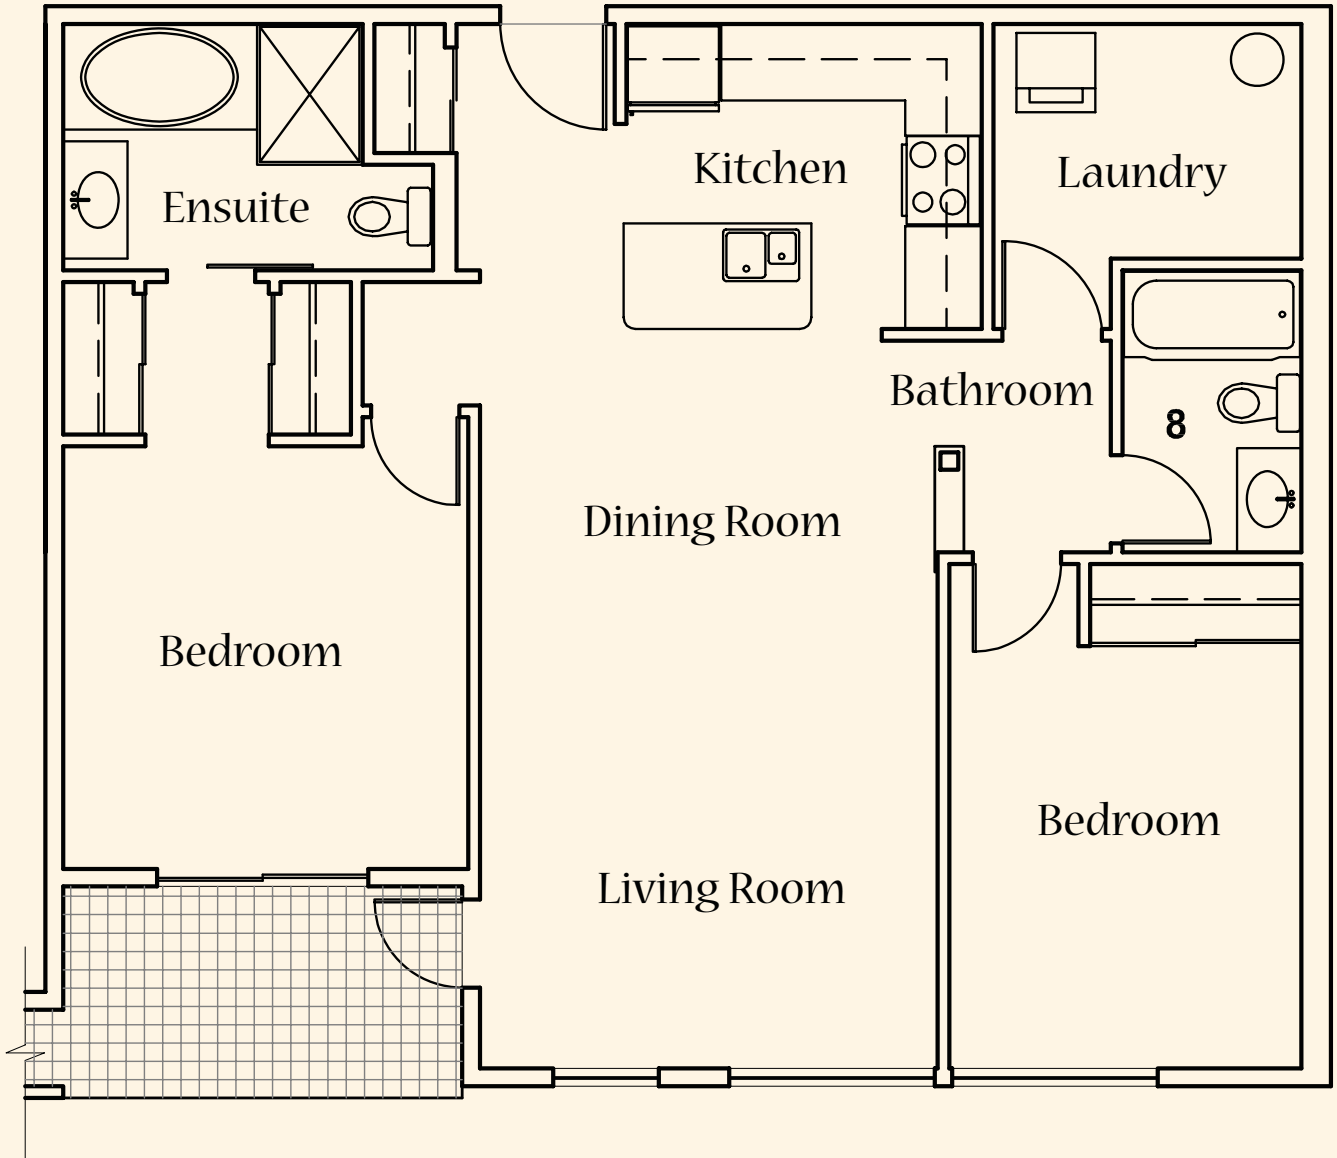

Parkside

AT RIVERGLEN

Plan A2 ~ 1033 Sq. Ft.

notes