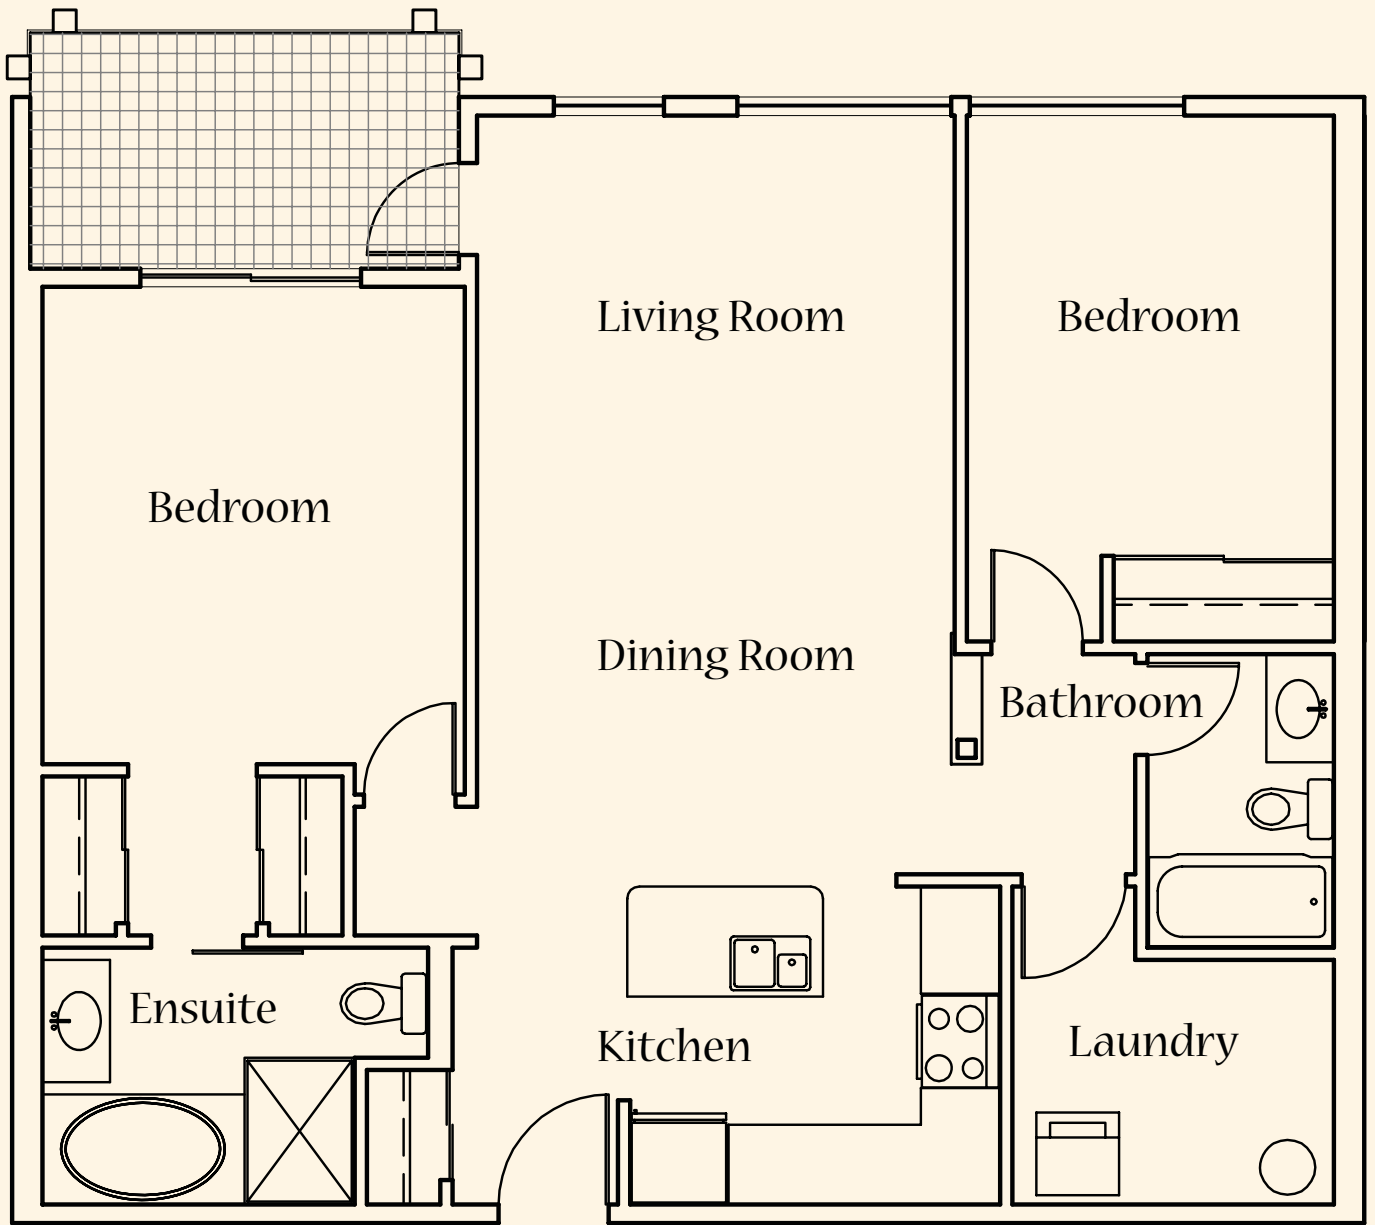

# Parkside

AT RIVERGLEN

Plan A ~ 1049 Sq. Ft.

*notes*